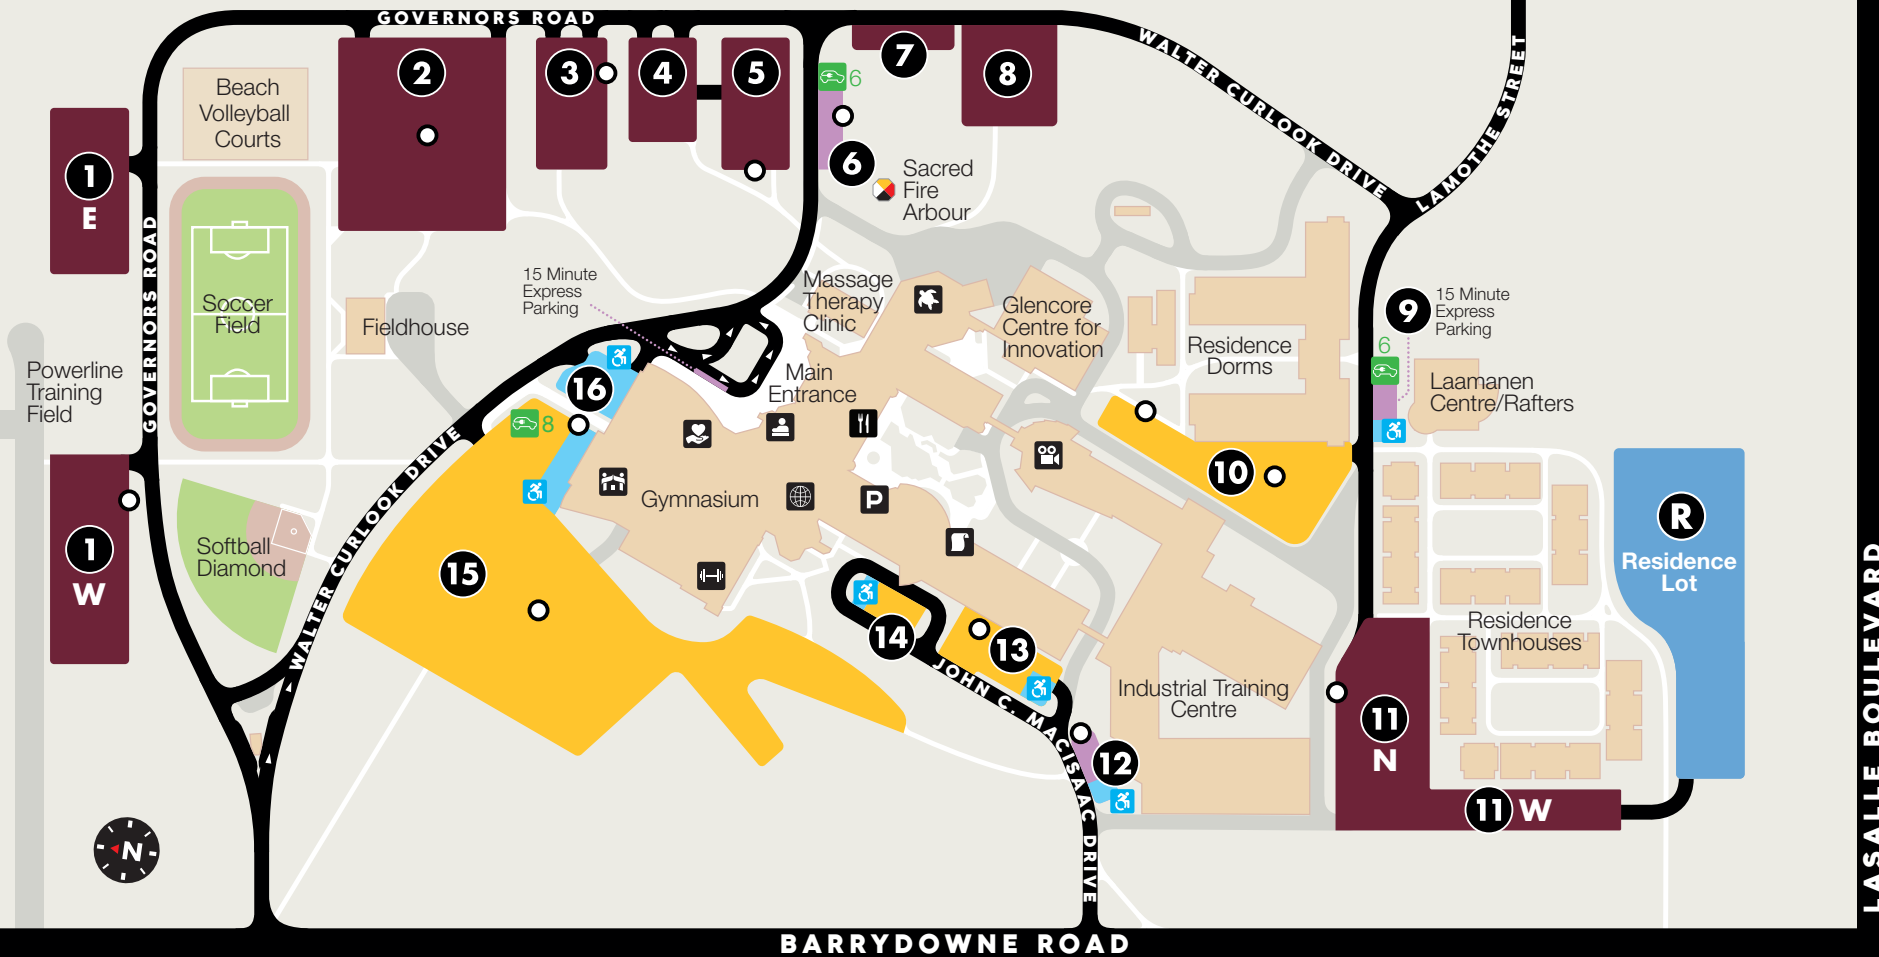

BARRYDOWNE CAMPUS

LASALLE BOULEVARD

LEGEND			
Buildings	One Way Rd	Parking Lots	Pay by Plate Kiosk
Roads	Service Roads	Short-term Parking	EV Charging
	Walkways	Accessible Parking	

Burgundy			
1 W E	2	3	4
5	7	8	11 N W

Gold		Accessible Only		Residence
10	13	14	15	R
	16			

Short-term		Athletics Centre		Glenn Crombie Centre	
6	9	Athletics Centre	Glenn Crombie Centre	International	Parking Services
12		Cafeteria/Tim Hortons	Cambrian Foundation/Alumni Association	Student Life Centre	Wabnode Centre
		eDome	Enrolment Centre		