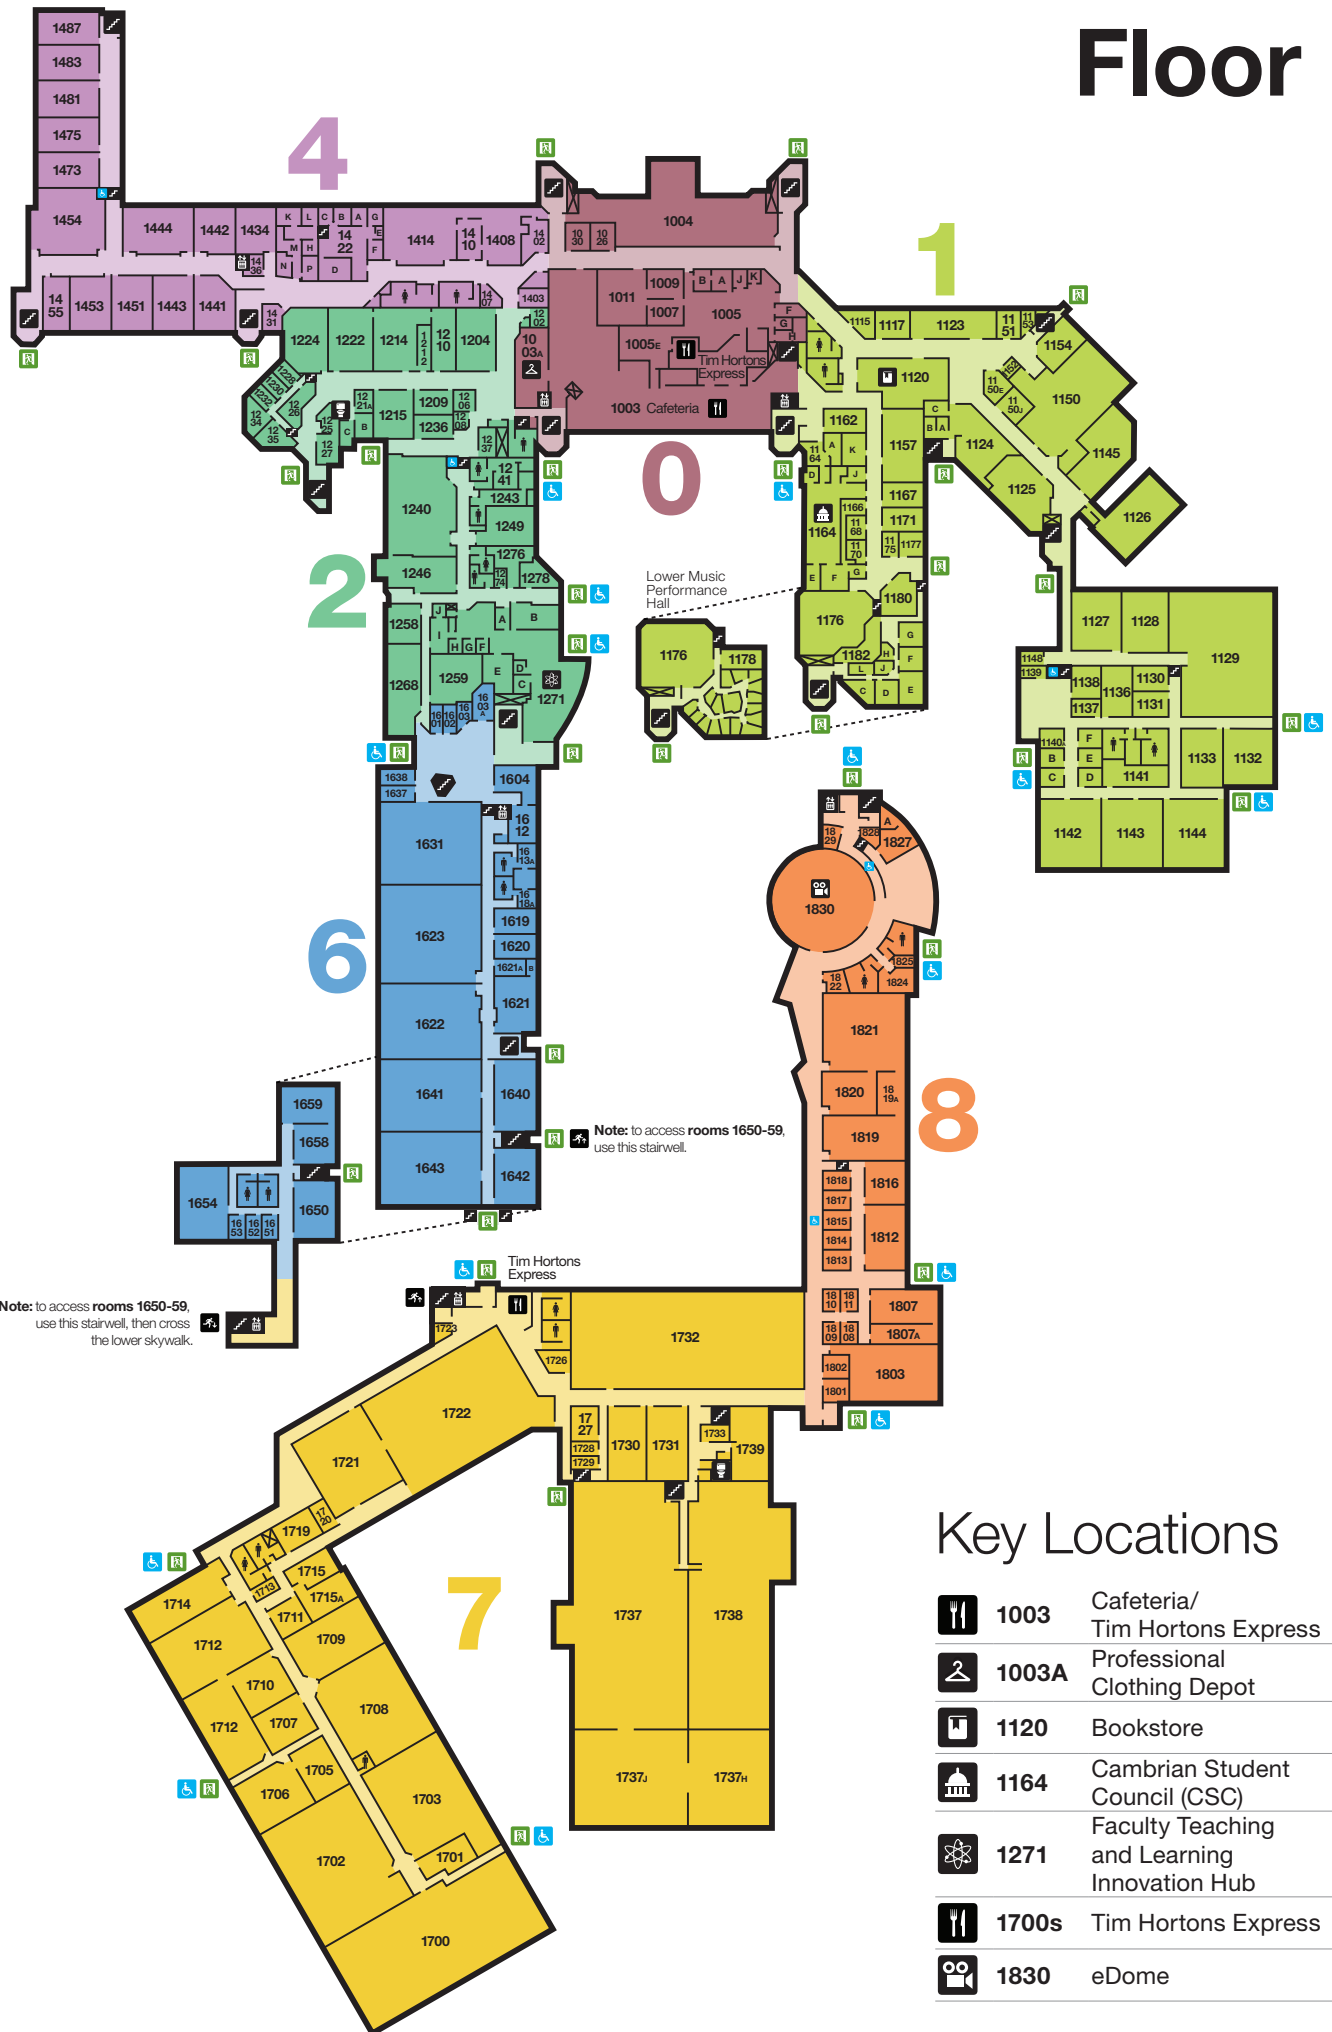

Check out the services that Cambrian has to offer...

FLOOR 1

-  Room 1003 Cafeteria
-  Room 1003A Professional Clothing Depot
-  Room 1164 Cambrian Student Council
-  Room 1120 Bookstore

FLOOR 2

-  Room 2473 Athletics Centre
-  Room 2034 Campus Store
-  Room 2504 Glenn Crombie Centre for Student Support
-  Room 2153 Student Recruitment
-  Room 2439 Cambrian Athletics Association
-  Room 2409 Career Centre
-  Room 2165 Helpdesk/IT
-  Room 2040 Student Success and Recruitment
-  Room 2609 Cambrian Foundation/Alumni Association
-  Room 2238 Dental Clinic
-  Room 2269 International Student Services
-  Room 2005 Tim Hortons
-  Room 2037 Enrolment Centre
-  Room 2207 Parking Services
-  Room 2133 Wabnode Centre for Indigenous Services
-  Room 2140 Cambrian Indigenous Student Circle
-  Room 2120 First Step Centre, Let's Talk Science, Dual Credits
-  Room 2036 Security
-  Room 2431 Women's Resource Centre
-  Room 2305 Student Life Centre

FLOOR 3

-  Room 3021 Library
-  Room 3024 Learning Centre
-  Room 4061 Academic Upgrading
-  Room 3021W Pathways
-  Room 3522 Testing Centre

FLOOR 4

Map Legend

-  Stairs
-  Elevator
-  Accessible
-  Exit
-  Washroom
-  Gender Neutral Washroom

- Section 0
- Section 1
- Section 2
- Section 3
- Section 4
- Section 5
- Section 6
- Section 7
- Section 8

Floor 1

Key Locations

-  **1003** Cafeteria/
Tim Hortons Express
-  **1003A** Professional
Clothing Depot
-  **1120** Bookstore
-  **1164** Cambrian Student
Council (CSC)
Faculty Teaching
and Learning
Innovation Hub
-  **1271** Tim Hortons Express
-  **1700s** Tim Hortons Express
-  **1830** eDome