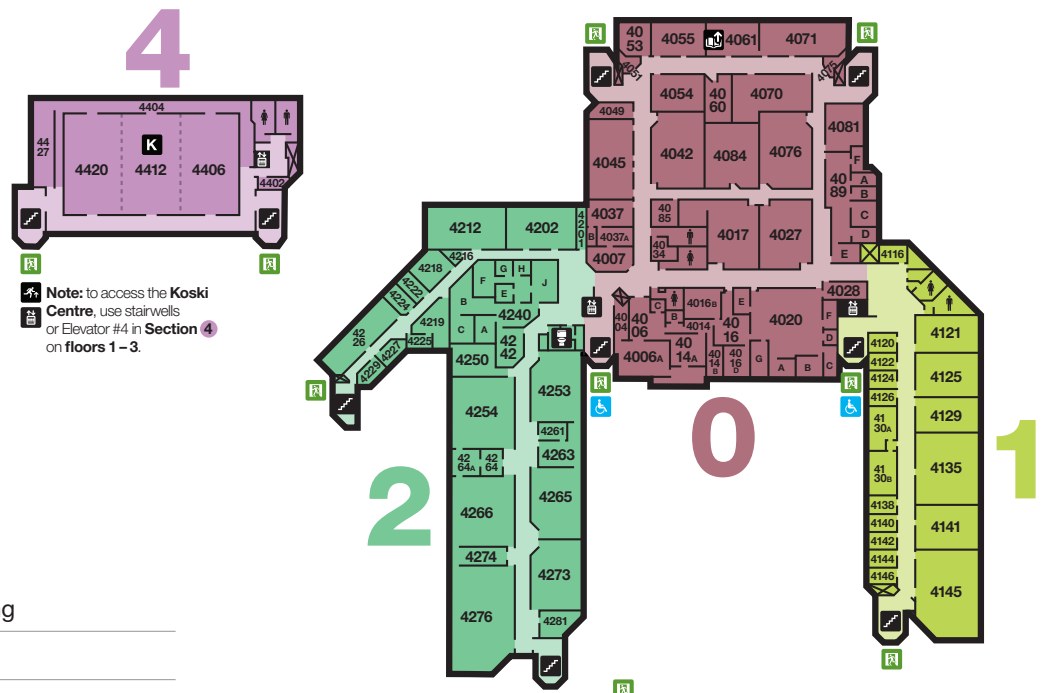

- Section 0
- Section 1
- Section 2
- Section 3
- Section 4
- Section 5
- Section 6
- Section 7
- Section 8

Floor 1

Key Locations

-  **1003** Cafeteria/
Tim Hortons Express
-  **1003A** Professional
Clothing Depot
-  **1120** Bookstore
-  **1164** Cambrian Student
Council (CSC)
Faculty Teaching
and Learning
Innovation Hub
-  **1271** Tim Hortons Express
-  **1700s** Tim Hortons Express
-  **1830** eDome

Floor 2

Key Locations

-  **2034** Campus Store
-  **2037** Enrolment Centre
-  **2036** Security
-  **2040** Student Success and Recruitment
-  **2005** Tim Hortons
-  **2140** Cambrian Indigenous Student Circle (CISC)
-  **2120** Dual Credit/First Step Centre/ Let's Talk Science
-  **2165** Information Technology Helpdesk
-  **2153** Student Recruitment
-  **2133** Wabnode Centre
-  **2226** Amphitheatre
-  **2238** Dental Clinic
-  **2269** International Student Services
-  **2207** Parking Services/ Print Shop
-  **2305** Student Life Centre
-  **2409** Career Centre
-  **2439** Cambrian Athletics Association (CAA)
-  **2473** Athletics Centre
-  **2504** Glenn Crombie Centre
-  **2609** Cambrian Foundation/ Alumni Association

Note: to access rooms 1650-59, use this stairwell.

Note: to access floor 2, Section 7, cross the upper skywalk, then go down 2 floors.

Note: to access rooms 1650-59, use this stairwell or Elevator #7, then take the lower skywalk.

Floor 3

Key Locations

-  **3021Z** Information Technology Helpdesk
-  **3024** The Learning Centre
-  **3021** Library
-  **3021W** Pathways
-  **3522** Test Centre

Floor 4

Key Locations

-  **4061** Academic Upgrading
-  **4406** Koski Centre