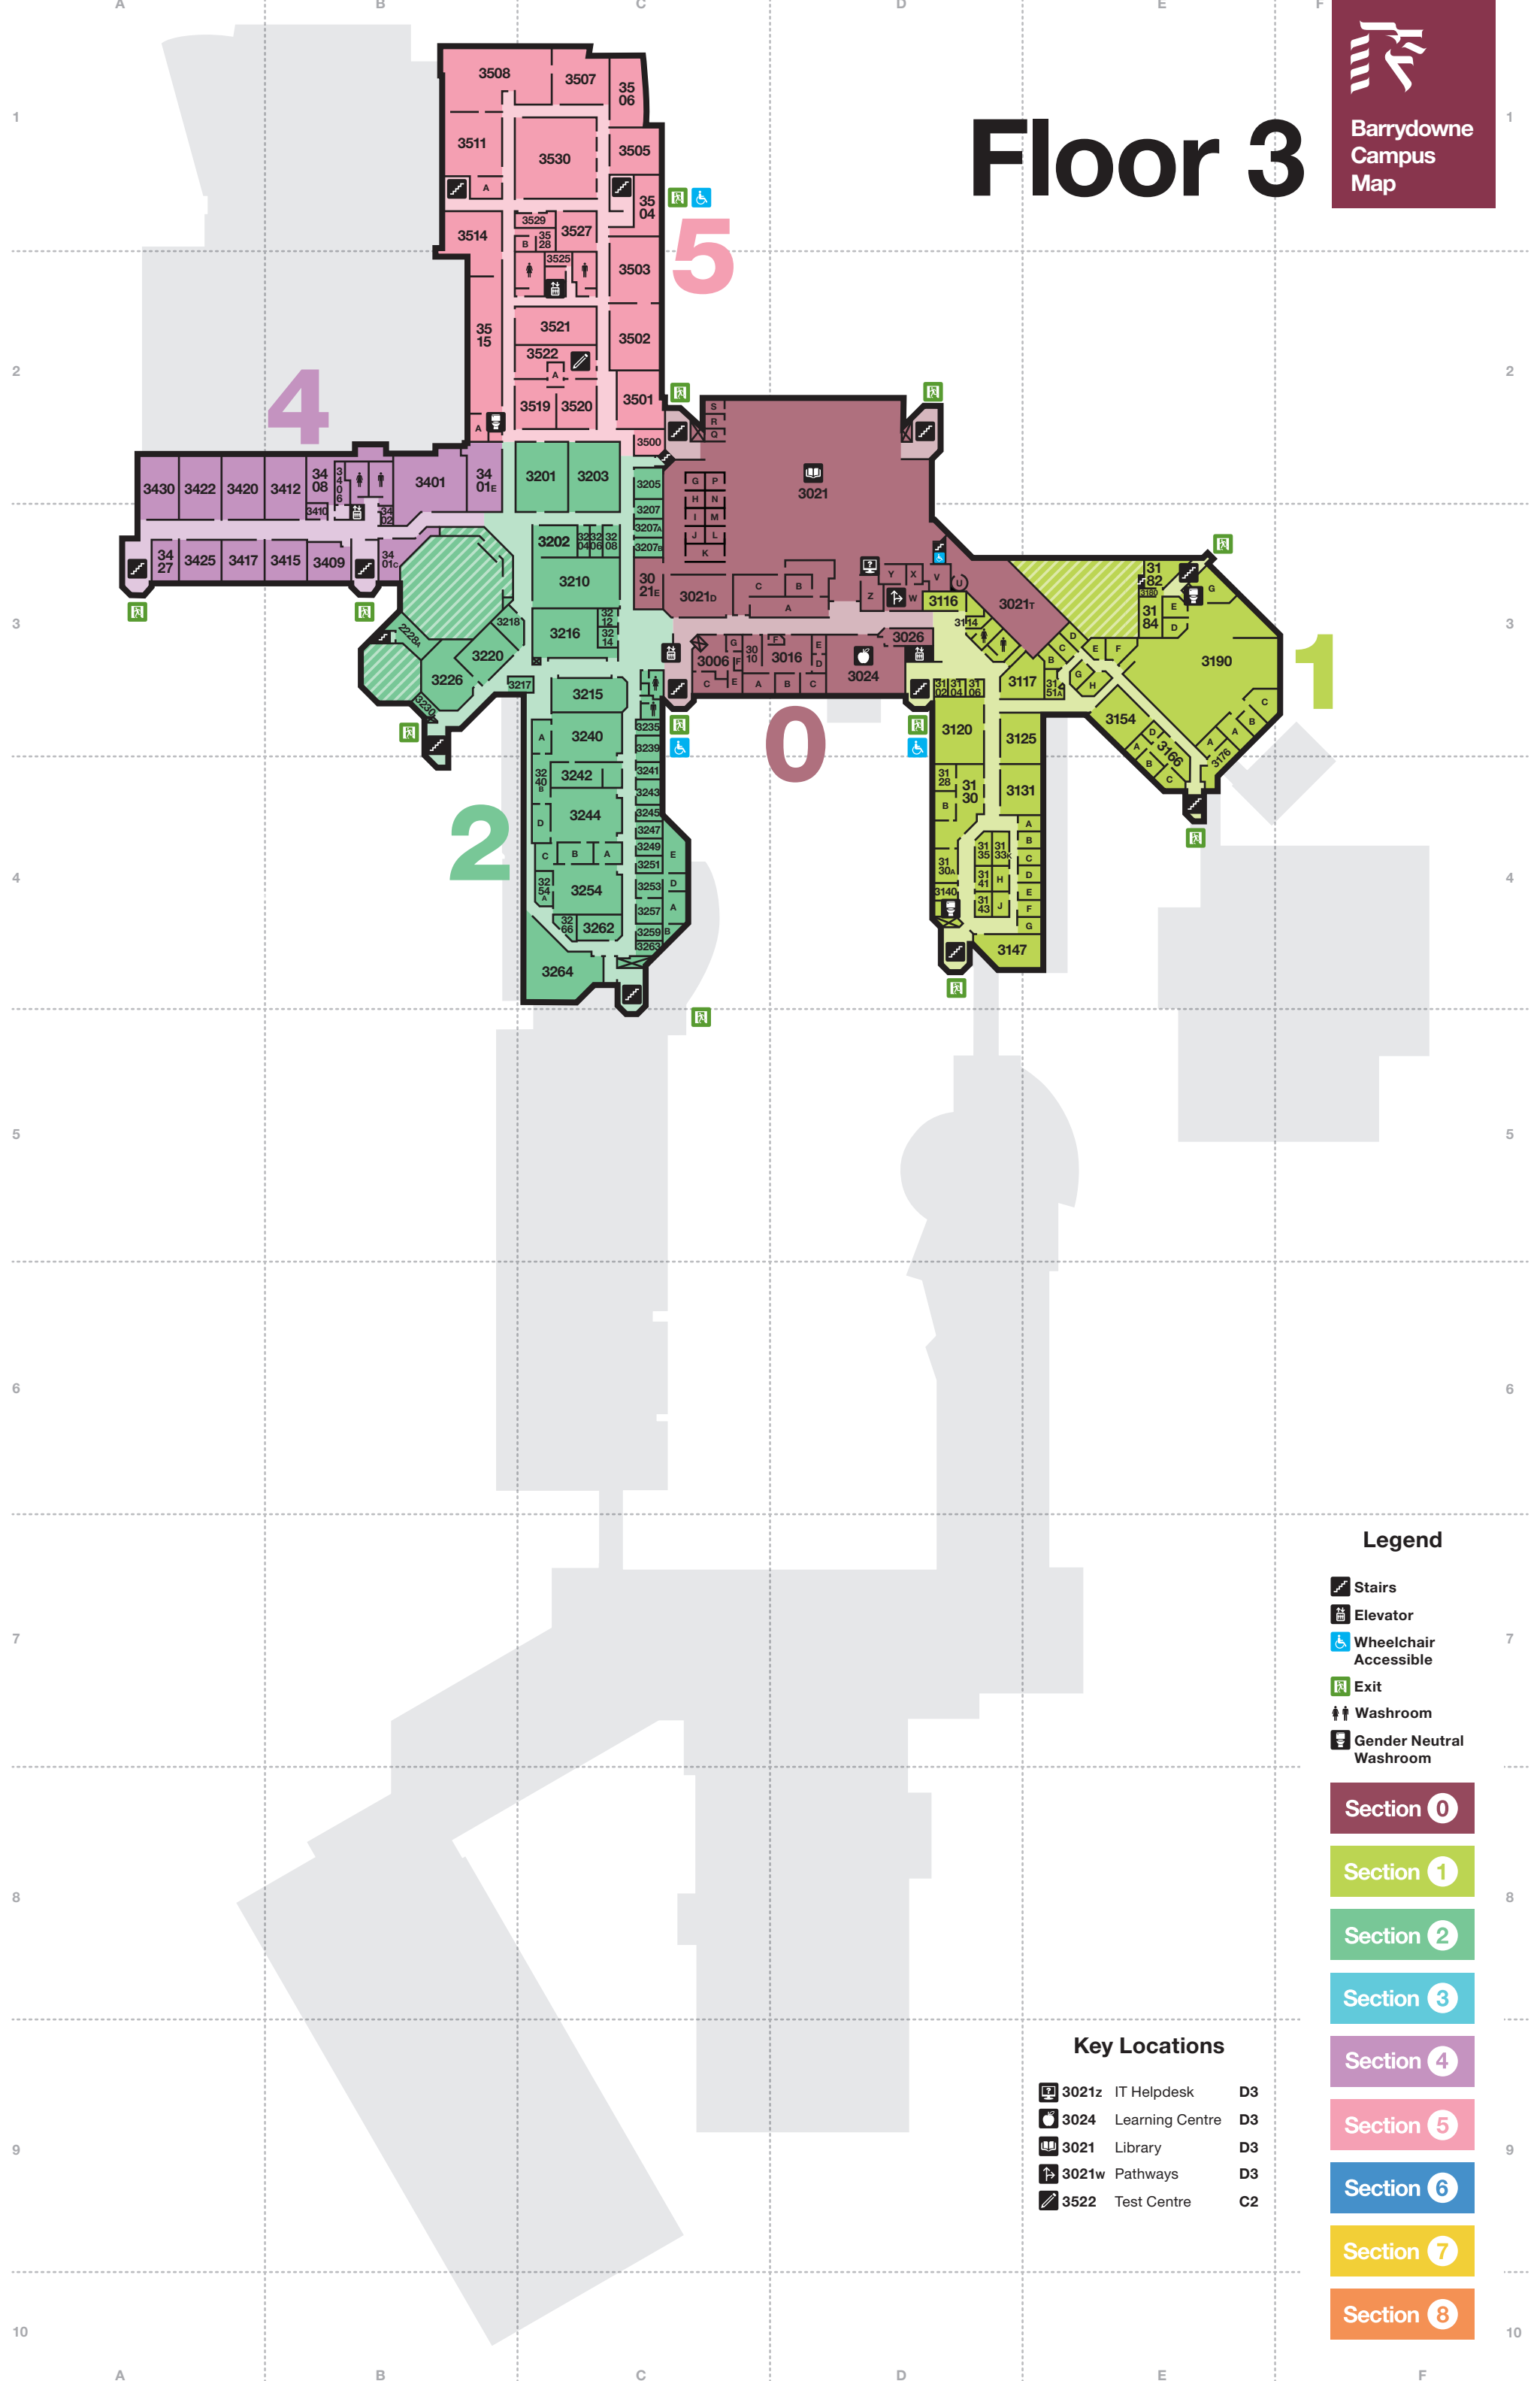

Floor 3

- Legend**
-  Stairs
 -  Elevator
 -  Wheelchair Accessible
 -  Exit
 -  Washroom
 -  Gender Neutral Washroom

- Section 0**
- Section 1**
- Section 2**
- Section 3**
- Section 4**
- Section 5**
- Section 6**
- Section 7**
- Section 8**

- Key Locations**
-  3021z IT Helpdesk D3
 -  3024 Learning Centre D3
 -  3021 Library D3
 -  3021w Pathways D3
 -  3522 Test Centre C2